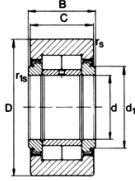

NUTR

NUTR...X

Bearing Designation

Without Seal : NUTR 20 52

Outer Diameter (mm) : 52

Boundary Dimensions(mm)

d : 20

D : 52